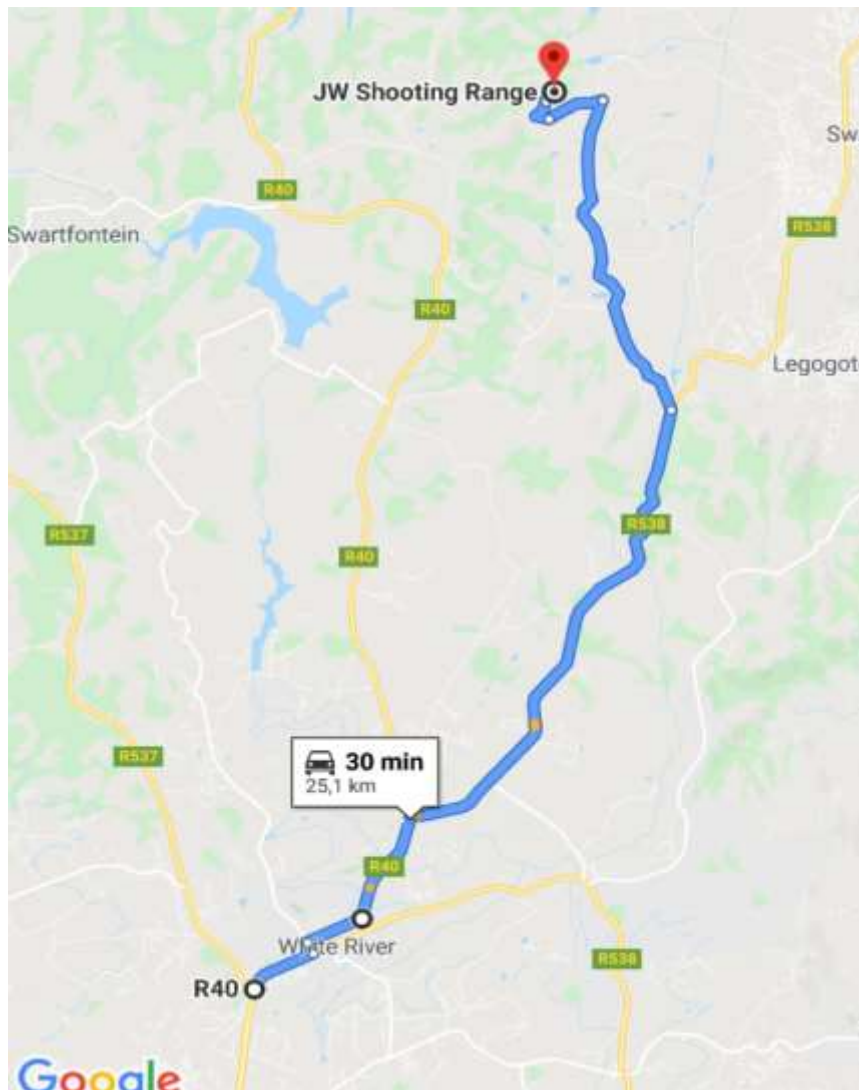

# DIRECTIONS TO JWM SHOOTING RANGE

## Directions from White River

- As you enter White River on the R40, turn left at Danie Joubert Street (at the NTT Toyota dealership)
- At the next traffic light, turn right onto Tom Lawrence Street.
- Continue straight for approx. 1.4km and turn left at the second traffic light onto the R40 towards Hazyview.
- At the roundabout, take the 3rd exit onto the R538 (Numbi gate/ Hazyview road).
- Continue for 10.7km
- Turn Left onto the Peebles road. This is a gravel road.
- After approx 300m stop at “Jock Of The Bushveld Conservancy” Gate.
- Call us on 0727325105 to open gate.
- Continue for approx. 7 km
- Turn Left at “Shooting Range” and “Kim’s Promise” signs.
- Continue for 2km, follow “shooting Range” signage.
- You have arrived.

Please call us on 0727325105 if further directions are needed.